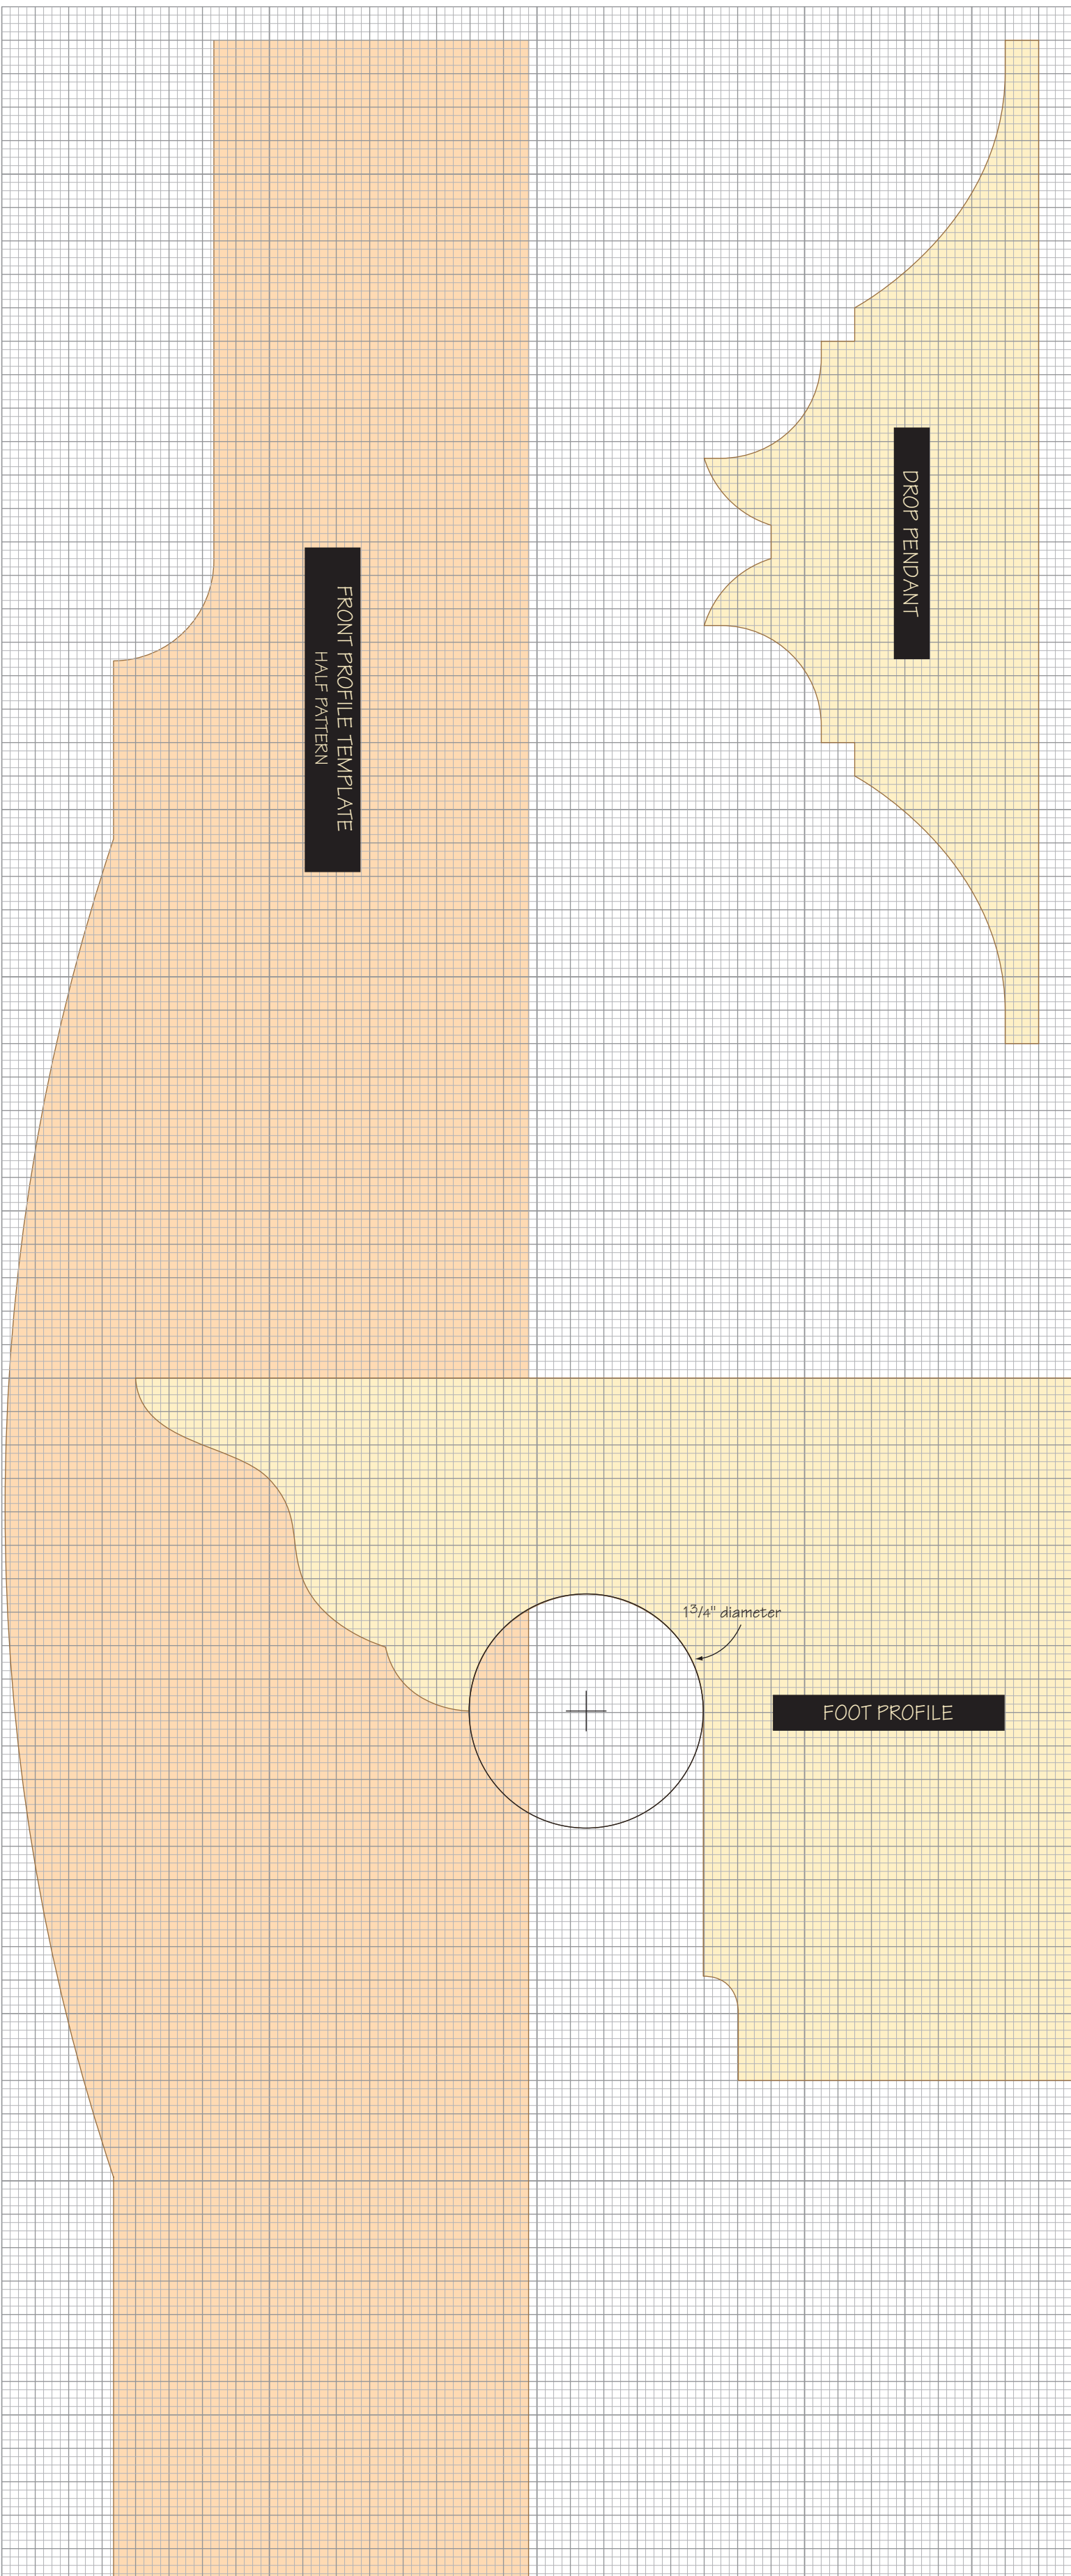

1 3/4" diameter

FOOT PROFILE

FRONT PROFILE TEMPLATE
HALF PATTERN

DROP PENDANT

FOOT PROFILE

1 3/4" diameter